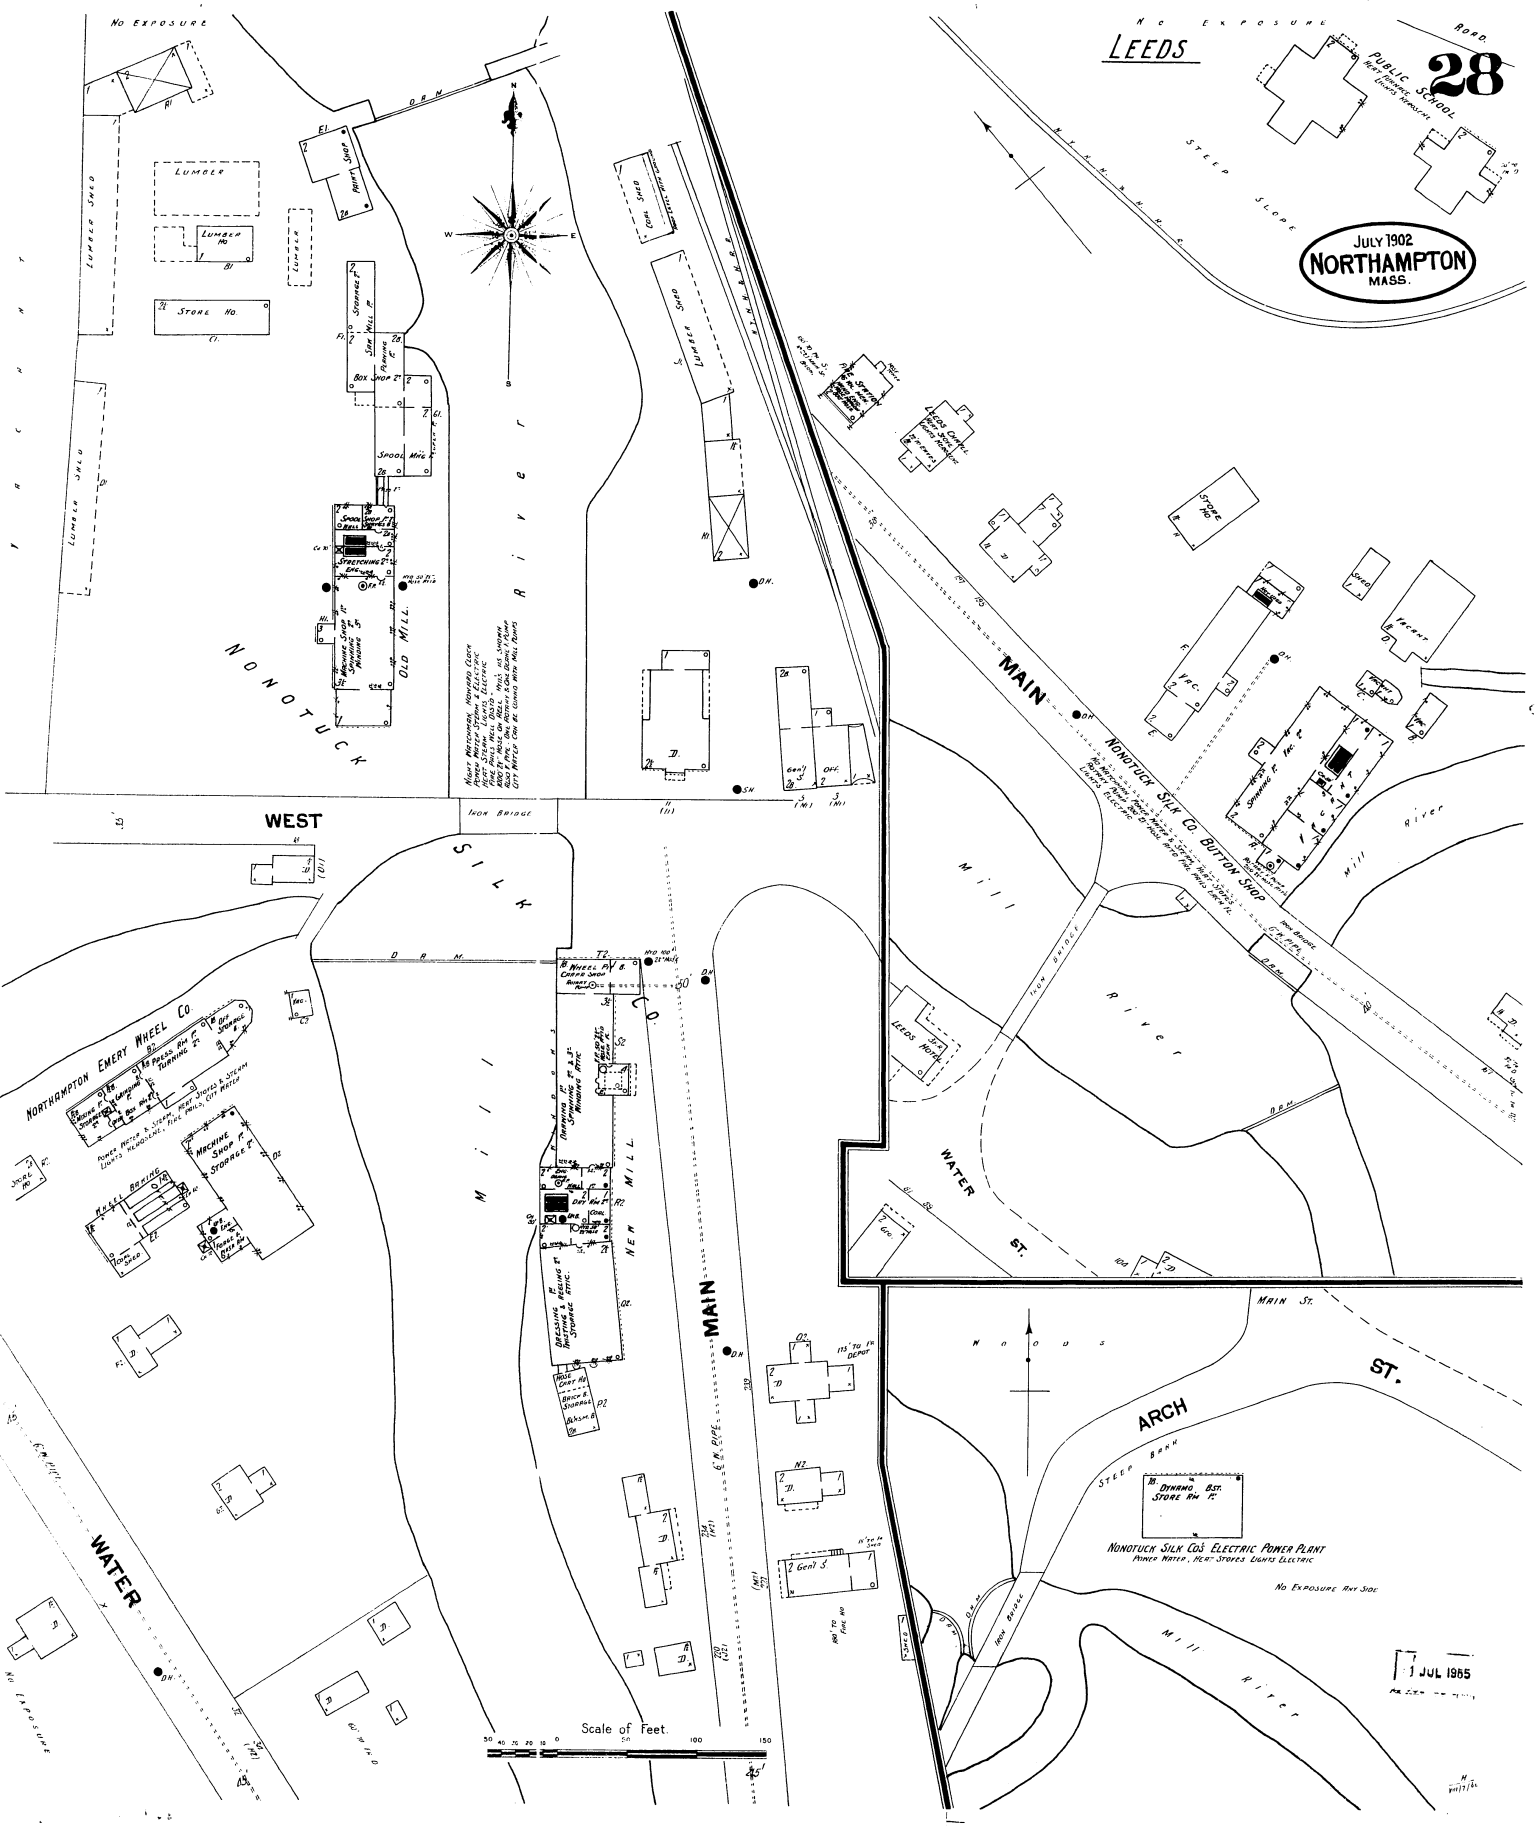

NO EXPOSURE
LEEDS
ROAD
PUBLIC SCHOOL
28
STEEP SLOPE

JULY 1902
NORTHAMPTON
MASS.

Scale of Feet.
0 20 40 60 80 100

JUL 1905